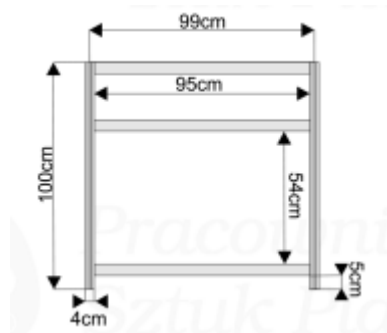

Counter triangle

Size: 100 x 100 cm (W x H)

Price: €

Code: CNT 04

Display-case, glass, 3 shelves – 100 cm

Size: 100 x 240 x 50 cm (W x H x D)

Price: 64 €

Code: GLS 01

Display-case, glass, 3 shelves – 50 cm

Size: 50 x 240 x 50 cm (W x H x D)

Price: 49 €

Code: GLS 02

Display-case, glass, 3 shelves – arc

Size: 151 x 240 x 50 cm (W x H x D)

Price: 94 €

Code: GLS 03

Glass-case 100 cm, glass part - 30 cm

Size: 100 x 100 x 50 cm (W x H x D)

Price: 24 €

Code: GLS 04

Glass-case 50 cm, glass part - 30 cm

Size: 50 x 100 x 50 cm (W x H x D)

Price: 24 €

Code: GLS 05

Glass-case arc, glass part - 30 cm

Size: 140 x 100 x 50 cm (W x H x D)

Price: 34 €

Code: GLS 06

Expo Platform A

Size: 100 x 50 x 100 cm (W x H x D)

Price: 14 €

Code: EXP 01