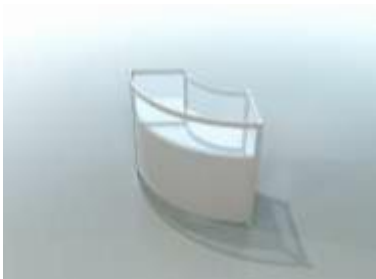

Glass-case 100 cm, glass part - 30 cm

Size: 100 x 100 x 50 cm (W x H x D)

Price: 24 €

Code: GLS 04

Glass-case 50 cm, glass part - 30 cm

Size: 50 x 100 x 50 cm (W x H x D)

Price: 24 €

Code: GLS 05

Glass-case arc, glass part - 30 cm

Size: 140 x 100 x 50 cm (W x H x D)

Price: 34 €

Code: GLS 06

Expo Platform A

Size: 100 x 50 x 100 cm (W x H x D)

Price: 14 €

Code: EXP 01