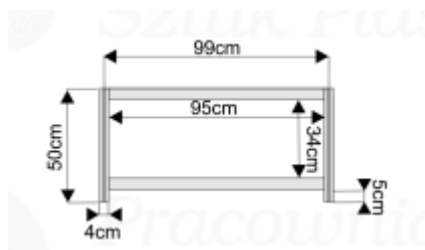

Glass-case 100 cm, glass part - 30 cm

Size: 100 x 100 x 50 cm (W x H x D)

Price: 24 €

Code: GLS 04

Glass-case 50 cm, glass part - 30 cm

Size: 50 x 100 x 50 cm (W x H x D)

Price: 24 €

Code: GLS 05

Glass-case arc, glass part - 30 cm

Size: 140 x 100 x 50 cm (W x H x D)

Price: 34 €

Code: GLS 06

Expo Platform A

Size: 100 x 50 x 100 cm (W x H x D)

Price: 14 €

Code: EXP 01

Expo Platform B

Size: 50 x 50 x 50 cm (W x H x D)

Price: 9 €

Code: EXP 02

Expo Platform C

Size: 100 x 50 x 100 cm (W x H x D)

Price: 14 €

Code: EXP 03

Shelves system, 3 shelves

Size: 100 x 240 x 50cm (W x H x D)

Price: 19 €

Code: SHE 01

Shelves system, 3 shelves

Size: 50 x 240 x 50 cm (W x H x D)

Price: 15 €

Code: SHE 02