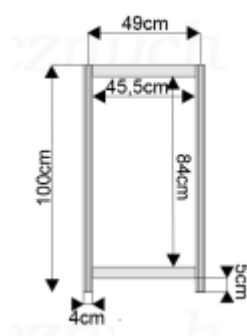

wojtek@cannabizz.pl (PL)

tel: +48 608 300 614

+420 720 440 490

Counter with the shelf – 100 cm

Size: 100 x 100 x 50 cm (W x H x D)

Price: 19 €

Code: CNT 01

Front

Side

Front

Side

From above

Counter with the shelf – 50 cm

Size: 50 x 100 x 50 cm (W x H x D)

Price: 14 €

Code: CNT 02

Counter triangle

Size: 100 x 100 cm (W x H)

Price: €

Code: CNT 04

Display-case, glass, 3 shelves – 100 cm

Size: 100 x 240 x 50 cm (W x H x D)

Price: 64 €

Code: GLS 01

Glass-case 100 cm, glass part - 30 cm

Size: 100 x 100 x 50 cm (W x H x D)

Price: 24 €

Code: GLS 04

Glass-case 50 cm, glass part - 30 cm

Size: 50 x 100 x 50 cm (W x H x D)

Price: 24 €

Code: GLS 05