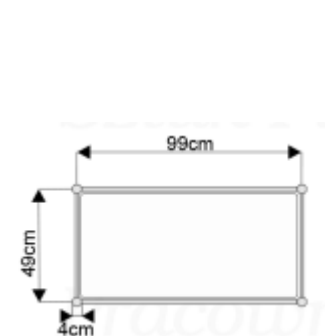

wojtek@cannabizz.pl (PL)

tel: +48 608 300 614

+420 720 440 490

Counter with the shelf – 100 cm

Size: 100 x 100 x 50 cm (W x H x D)

Price: 19 €

Code: CNT 01

Front

Side

Front

Side

From above

Counter with the shelf – 50 cm

Size: 50 x 100 x 50 cm (W x H x D)

Price: 14 €

Code: CNT 02

Counter triangle

Size: 100 x 100 cm (W x H)

Price: €

Code: CNT 04

Display-case, glass, 3 shelves – 100 cm

Size: 100 x 240 x 50 cm (W x H x D)

Price: 64 €

Code: GLS 01

Glass-case 100 cm, glass part - 30 cm

Size: 100 x 100 x 50 cm (W x H x D)

Price: 24 €

Code: GLS 04

Glass-case 50 cm, glass part - 30 cm

Size: 50 x 100 x 50 cm (W x H x D)

Price: 24 €

Code: GLS 05