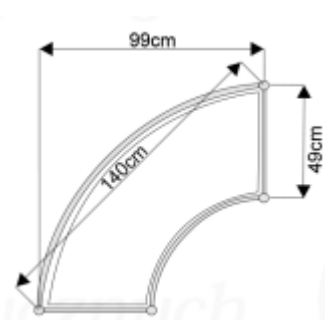

Side

Front

Side

From above

Counter with the shelf – 50 cm

Size: 50 x 100 x 50 cm (W x H x D)

Price: 14 €

Code: CNT 02

Counter arc

Size: 153 x 100 x 50 cm (W x H x D)

Price: 19 €

Code: CNT 03

Front

Back

Front

From above

Counter triangle

Size: 100 x 100 cm (W x H)

Price: €

Code: CNT 04

Display-case, glass, 3 shelves – 100 cm

Size: 100 x 240 x 50 cm (W x H x D)

Price: 64 €

Code: GLS 01

Glass-case 100 cm, glass part - 30 cm

Size: 100 x 100 x 50 cm (W x H x D)

Price: 24 €

Code: GLS 04

Glass-case 50 cm, glass part - 30 cm

Size: 50 x 100 x 50 cm (W x H x D)

Price: 24 €

Code: GLS 05