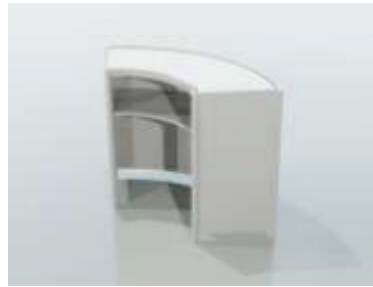

Counter arc

Size: 153 x 100 x 50 cm (W x H x D)

Price: 19 €

Code: CNT 03

Back

Counter triangle

Size: 100 x 100 cm (W x H)

Price: €

Code: CNT 04