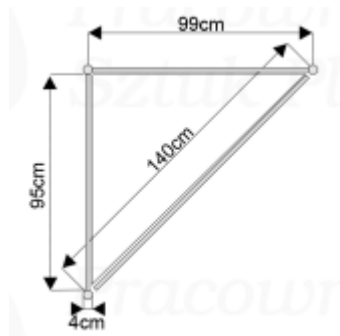

Glass-case 100 cm, glass part - 30 cm

Size: 100 x 100 x 50 cm (W x H x D)

Price: 24 €

Code: GLS 04

Glass-case 50 cm, glass part - 30 cm

Size: 50 x 100 x 50 cm (W x H x D)

Price: 24 €

Code: GLS 05

Glass-case arc, glass part - 30 cm

Size: 140 x 100 x 50 cm (W x H x D)

Price: 34 €

Code: GLS 06

Expo Platform A

Size: 100 x 50 x 100 cm (W x H x D)

Price: 14 €

Code: EXP 01

Expo Platform B

Size: 50 x 50 x 50 cm (W x H x D)

Price: 9 €

Code: EXP 02

Expo Platform C

Size: 100 x 50 x 100 cm (W x H x D)

Price: 14 €

Code: EXP 03

Shelves system, 3 shelves

Size: 100 x 240 x 50cm (W x H x D)

Price: 19 €

Code: SHE 01

Shelves system, 3 shelves

Size: 50 x 240 x 50 cm (W x H x D)

Price: 15 €

Code: SHE 02