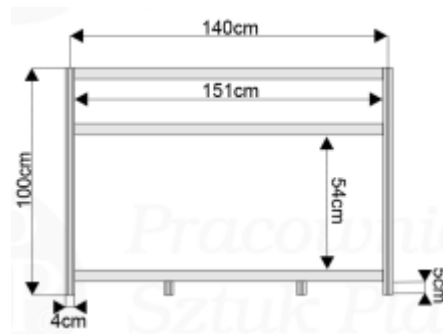

Display-case, glass, 3 shelves – 50 cm

Size: 50 x 240 x 50 cm (W x H x D)

Price: 49 €

Code: GLS 02

Display-case, glass, 3 shelves – arc

Size: 151 x 240 x 50 cm (W x H x D)

Price: 94 €

Code: GLS 03

Glass-case 100 cm, glass part - 30 cm

Size: 100 x 100 x 50 cm (W x H x D)

Price: 24 €

Code: GLS 04

Glass-case 50 cm, glass part - 30 cm

Size: 50 x 100 x 50 cm (W x H x D)

Price: 24 €

Code: GLS 05

Glass-case arc, glass part - 30 cm

Size: 140 x 100 x 50 cm (W x H x D)

Price: 34 €

Code: GLS 06

Expo Platform A

Size: 100 x 50 x 100 cm (W x H x D)

Price: 14 €

Code: EXP 01

Shelves system, 3 shelves

Size: 100 x 240 x 50cm (W x H x D)

Price: 19 €

Code: SHE 01

Shelves system, 3 shelves

Size: 50 x 240 x 50 cm (W x H x D)

Price: 15 €

Code: SHE 02