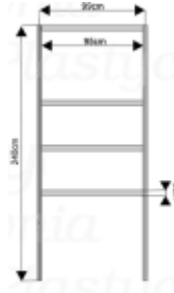

Glass-case arc, glass part - 30 cm

Size: 140 x 100 x 50 cm (W x H x D)

Price: 34 €

Code: GLS 06

Expo Platform A

Size: 100 x 50 x 100 cm (W x H x D)

Price: 14 €

Code: EXP 01

Expo Platform B

Size: 50 x 50 x 50 cm (W x H x D)

Price: 9 €

Code: EXP 02

Expo Platform C

Size: 100 x 50 x 100 cm (W x H x D)

Price: 14 €

Code: EXP 03

Shelves system, 3 shelves

Size: 100 x 240 x 50cm (W x H x D)

Price: 19 €

Code: SHE 01

Shelves system, 3 shelves

Size: 50 x 240 x 50 cm (W x H x D)

Price: 15 €

Code: SHE 02

Cabinet with sliding door opening, lockable

Size: 100 x 70 x 50 cm (W x H x D)

Price: 19 €

Code: SHE 03

Table A

Size: 70 x 70 x 70 cm

Price: 7 €

Code: TBL 01