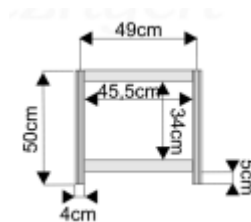

Glass-case 100 cm, glass part - 30 cm

Size: 100 x 100 x 50 cm (W x H x D)

Price: 24 €

Code: GLS 04

Glass-case 50 cm, glass part - 30 cm

Size: 50 x 100 x 50 cm (W x H x D)

Price: 24 €

Code: GLS 05

Glass-case arc, glass part - 30 cm

Size: 140 x 100 x 50 cm (W x H x D)

Price: 34 €

Code: GLS 06

Expo Platform A

Size: 100 x 50 x 100 cm (W x H x D)

Price: 14 €

Code: EXP 01

Expo Platform B

Size: 50 x 50 x 50 cm (W x H x D)

Price: 9 €

Code: EXP 02

Expo Platform C

Size: 100 x 50 x 100 cm (W x H x D)

Price: 14 €

Code: EXP 03

Shelves system, 3 shelves

Size: 100 x 240 x 50cm (W x H x D)

Price: 19 €

Code: SHE 01

Shelves system, 3 shelves

Size: 50 x 240 x 50 cm (W x H x D)

Price: 15 €

Code: SHE 02