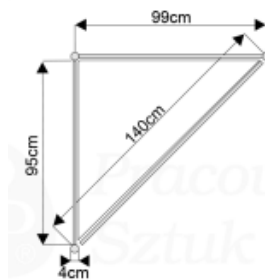

Side

Front

Side

From above

Counter with the shelf – 50 cm

Size: 50 x 100 x 50 cm (W x H x D)

Price: 14 €

Code: CNT 02

Counter arc

Size: 153 x 100 x 50 cm (W x H x D)

Price: 19 €

Code: CNT 03

Front

Back

Front

From above

Counter triangle

Size: 100 x 100 cm (W x H)

Price: €

Code: CNT 04

Display-case, glass, 3 shelves – 100 cm

Size: 100 x 240 x 50 cm (W x H x D)

Price: 64 €

Code: GLS 01

Glass-case 100 cm, glass part - 30 cm

Size: 100 x 100 x 50 cm (W x H x D)

Price: 24 €

Code: GLS 04

Glass-case 50 cm, glass part - 30 cm

Size: 50 x 100 x 50 cm (W x H x D)

Price: 24 €

Code: GLS 05