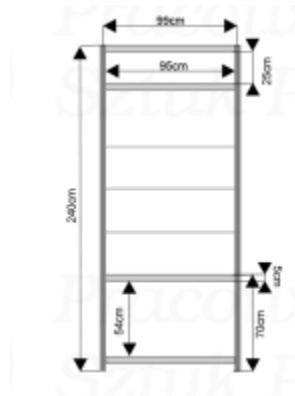

Counter triangle

Size: 100 x 100 cm (W x H)

Price: €

Code: CNT 04

Display-case, glass, 3 shelves – 100 cm

Size: 100 x 240 x 50 cm (W x H x D)

Price: 64 €

Code: GLS 01

Display-case, glass, 3 shelves – 50 cm

Size: 50 x 240 x 50 cm (W x H x D)

Price: 49 €

Code: GLS 02

Display-case, glass, 3 shelves – arc

Size: 151 x 240 x 50 cm (W x H x D)

Price: 94 €

Code: GLS 03

Glass-case 100 cm, glass part - 30 cm

Size: 100 x 100 x 50 cm (W x H x D)

Price: 24 €

Code: GLS 04

Glass-case 50 cm, glass part - 30 cm

Size: 50 x 100 x 50 cm (W x H x D)

Price: 24 €

Code: GLS 05

Glass-case arc, glass part - 30 cm

Size: 140 x 100 x 50 cm (W x H x D)

Price: 34 €

Code: GLS 06

Expo Platform A

Size: 100 x 50 x 100 cm (W x H x D)

Price: 14 €

Code: EXP 01