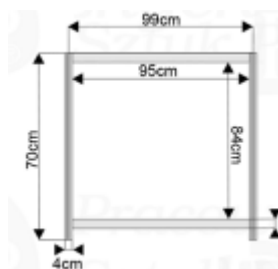

Glass-case 100 cm, glass part - 30 cm

Size: 100 x 100 x 50 cm (W x H x D)

Price: 24 €

Code: GLS 04

Glass-case 50 cm, glass part - 30 cm

Size: 50 x 100 x 50 cm (W x H x D)

Price: 24 €

Code: GLS 05

Shelves system, 3 shelves

Size: 100 x 240 x 50cm (W x H x D)

Price: 19 €

Code: SHE 01

Shelves system, 3 shelves

Size: 50 x 240 x 50 cm (W x H x D)

Price: 15 €

Code: SHE 02

Cabinet with sliding door opening, lockable

Size: 100 x 70 x 50 cm (W x H x D)

Price: 19 €

Code: SHE 03

Table A

Size: 70 x 70 x 70 cm

Price: 7 €

Code: TBL 01

Table B

Size: 140 x 70 x 70 cm

Price: 17 €

Code: TBL 03

Table C

Size: 80 x 70 cm

Price: 8 €

Code: TBL 02