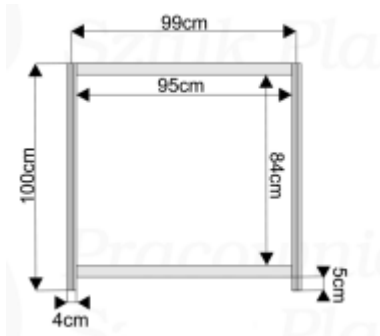

wojtek@cannabizz.pl (PL)

tel: +48 608 300 614

+420 720 440 490

Counter with the shelf – 100 cm

Size: 100 x 100 x 50 cm (W x H x D)

Price: 19 €

Code: CNT 01

Front

Side

Front

Side

From above

Counter with the shelf – 50 cm

Size: 50 x 100 x 50 cm (W x H x D)

Price: 14 €

Code: CNT 02

Counter triangle

Size: 100 x 100 cm (W x H)

Price: €

Code: CNT 04

Display-case, glass, 3 shelves – 100 cm

Size: 100 x 240 x 50 cm (W x H x D)

Price: 64 €

Code: GLS 01

Glass-case 100 cm, glass part - 30 cm

Size: 100 x 100 x 50 cm (W x H x D)

Price: 24 €

Code: GLS 04

Glass-case 50 cm, glass part - 30 cm

Size: 50 x 100 x 50 cm (W x H x D)

Price: 24 €

Code: GLS 05