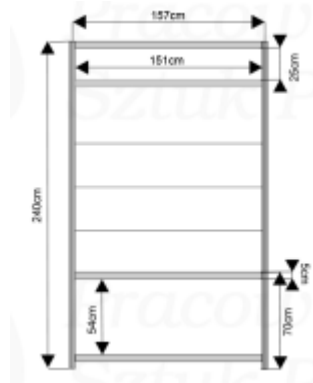

Counter triangle

Size: 100 x 100 cm (W x H)

Price: €

Code: CNT 04

Display-case, glass, 3 shelves – 100 cm

Size: 100 x 240 x 50 cm (W x H x D)

Price: 64 €

Code: GLS 01

Display-case, glass, 3 shelves – 50 cm

Size: 50 x 240 x 50 cm (W x H x D)

Price: 49 €

Code: GLS 02

Display-case, glass, 3 shelves – arc

Size: 151 x 240 x 50 cm (W x H x D)

Price: 94 €

Code: GLS 03

Glass-case 100 cm, glass part - 30 cm

Size: 100 x 100 x 50 cm (W x H x D)

Price: 24 €

Code: GLS 04

Glass-case 50 cm, glass part - 30 cm

Size: 50 x 100 x 50 cm (W x H x D)

Price: 24 €

Code: GLS 05

Glass-case arc, glass part - 30 cm

Size: 140 x 100 x 50 cm (W x H x D)

Price: 34 €

Code: GLS 06

Expo Platform A

Size: 100 x 50 x 100 cm (W x H x D)

Price: 14 €

Code: EXP 01