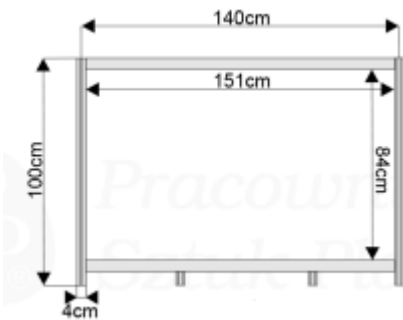

Counter arc

Size: 153 x 100 x 50 cm (W x H x D)

Price: 19 €

Code: CNT 03

Front

Counter triangle

Size: 100 x 100 cm (W x H)

Price: €

Code: CNT 04