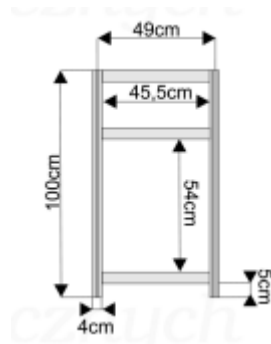

Display-case, glass, 3 shelves – 50 cm

Size: 50 x 240 x 50 cm (W x H x D)

Price: 49 €

Code: GLS 02

Display-case, glass, 3 shelves – arc

Size: 151 x 240 x 50 cm (W x H x D)

Price: 94 €

Code: GLS 03

Glass-case 100 cm, glass part - 30 cm

Size: 100 x 100 x 50 cm (W x H x D)

Price: 24 €

Code: GLS 04

Glass-case 50 cm, glass part - 30 cm

Size: 50 x 100 x 50 cm (W x H x D)

Price: 24 €

Code: GLS 05

Glass-case arc, glass part - 30 cm

Size: 140 x 100 x 50 cm (W x H x D)

Price: 34 €

Code: GLS 06

Expo Platform A

Size: 100 x 50 x 100 cm (W x H x D)

Price: 14 €

Code: EXP 01

Shelves system, 3 shelves

Size: 100 x 240 x 50cm (W x H x D)

Price: 19 €

Code: SHE 01

Shelves system, 3 shelves

Size: 50 x 240 x 50 cm (W x H x D)

Price: 15 €

Code: SHE 02