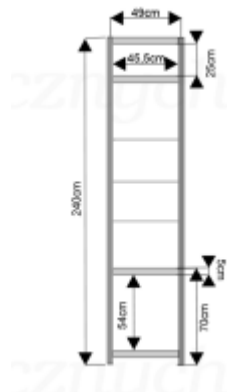

Counter triangle

Size: 100 x 100 cm (W x H)

Price: €

Code: CNT 04

Display-case, glass, 3 shelves – 100 cm

Size: 100 x 240 x 50 cm (W x H x D)

Price: 64 €

Code: GLS 01

Display-case, glass, 3 shelves – 50 cm

Size: 50 x 240 x 50 cm (W x H x D)

Price: 49 €

Code: GLS 02

Display-case, glass, 3 shelves – arc

Size: 151 x 240 x 50 cm (W x H x D)

Price: 94 €

Code: GLS 03

Glass-case 100 cm, glass part - 30 cm

Size: 100 x 100 x 50 cm (W x H x D)

Price: 24 €

Code: GLS 04

Glass-case 50 cm, glass part - 30 cm

Size: 50 x 100 x 50 cm (W x H x D)

Price: 24 €

Code: GLS 05

Glass-case arc, glass part - 30 cm

Size: 140 x 100 x 50 cm (W x H x D)

Price: 34 €

Code: GLS 06

Expo Platform A

Size: 100 x 50 x 100 cm (W x H x D)

Price: 14 €

Code: EXP 01