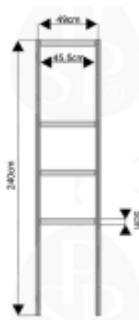

Expo Platform B

Size: 50 x 50 x 50 cm (W x H x D)

Price: 9 €

Code: EXP 02

Expo Platform C

Size: 100 x 50 x 100 cm (W x H x D)

Price: 14 €

Code: EXP 03

Shelves system, 3 shelves

Size: 100 x 240 x 50cm (W x H x D)

Price: 19 €

Code: SHE 01

Shelves system, 3 shelves

Size: 50 x 240 x 50 cm (W x H x D)

Price: 15 €

Code: SHE 02

Cabinet with sliding door opening, lockable

Size: 100 x 70 x 50 cm (W x H x D)

Price: 19 €

Code: SHE 03

Table A

Size: 70 x 70 x 70 cm

Price: 7 €

Code: TBL 01

Table B

Size: 140 x 70 x 70 cm

Price: 17 €

Code: TBL 03

Table C

Size: 80 x 70 cm

Price: 8 €

Code: TBL 02